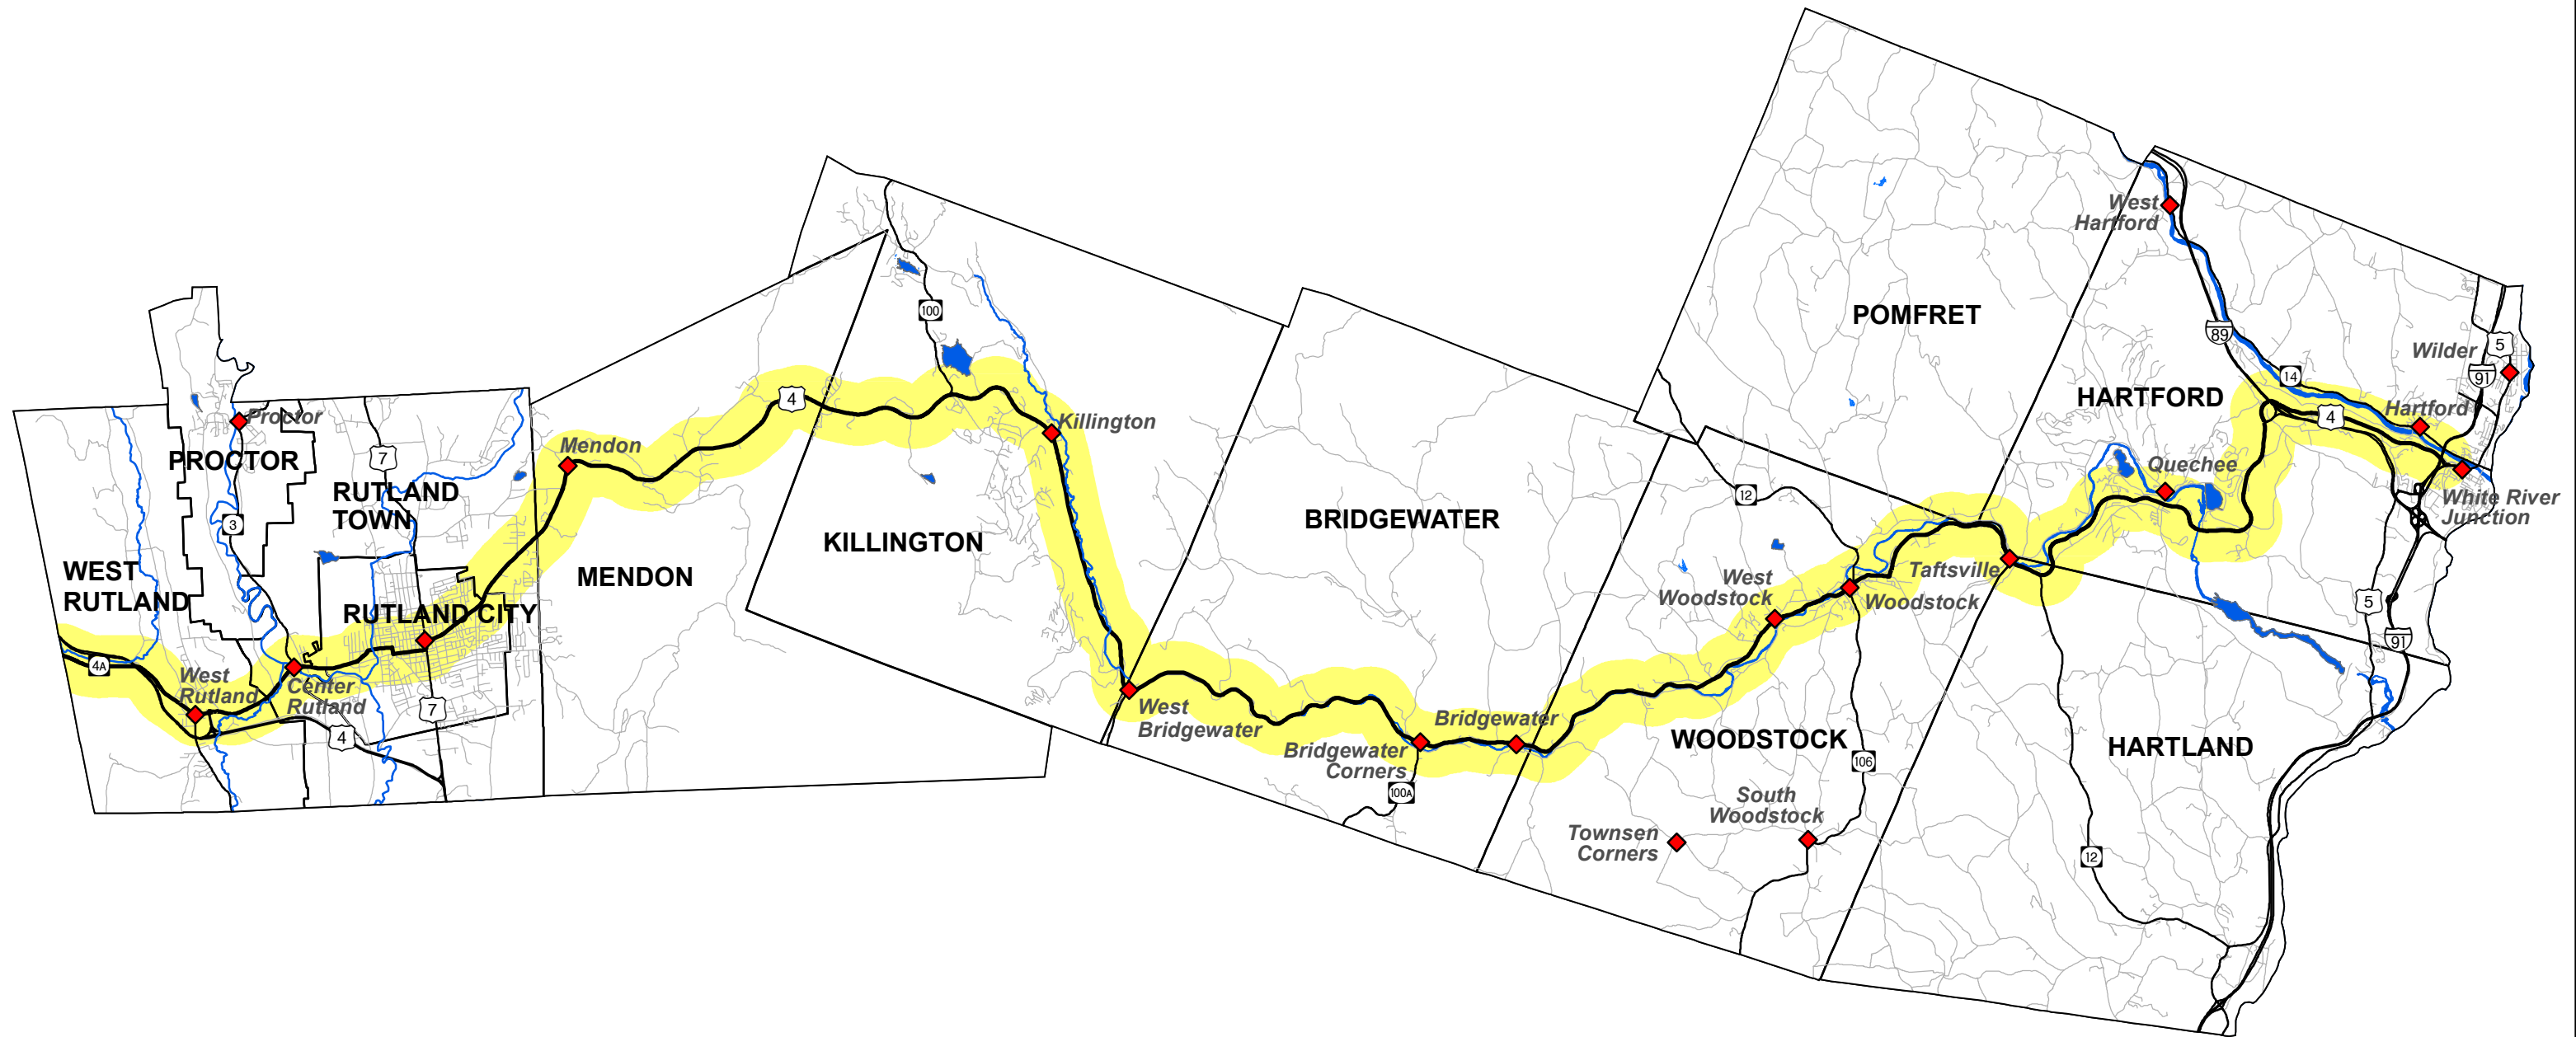

# CROSSROADS OF VERMONT BYWAY

## West Rutland to Hartford BYWAY CORRIDOR

Copyright Rutland Regional Planning Commission  
This map (D:\RRPC\REGPLAN\CROSSROADS OF VT Byway\  
RT4 CORRIDOR.mxd) was produced on 11/3/2010

### Legend

- Major Road
- ~ River or Stream
- ☪ Lake or Pond
- ▭ Corridor Boundary